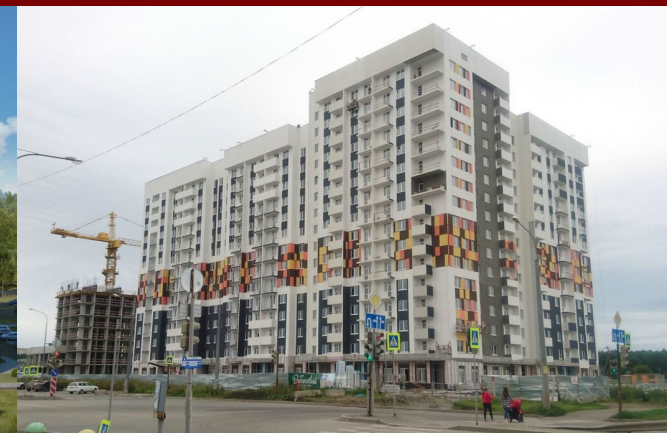

150 educational institutions in Moscow

More than 40,000 Streletz-PRO wireless devices

Installation time of all the 150 projects – 6 months

40 installers

RESIDENTIAL BUILDINGS

- Residential complex "Lyuberetskiy", Moscow
- Residential complex "URBN", Volgograd
- Residential complex "Muromsky", Perm
- Residential complex "Academic", Yekaterinburg
- Residential complex "Ryabinovy", Yekaterinburg