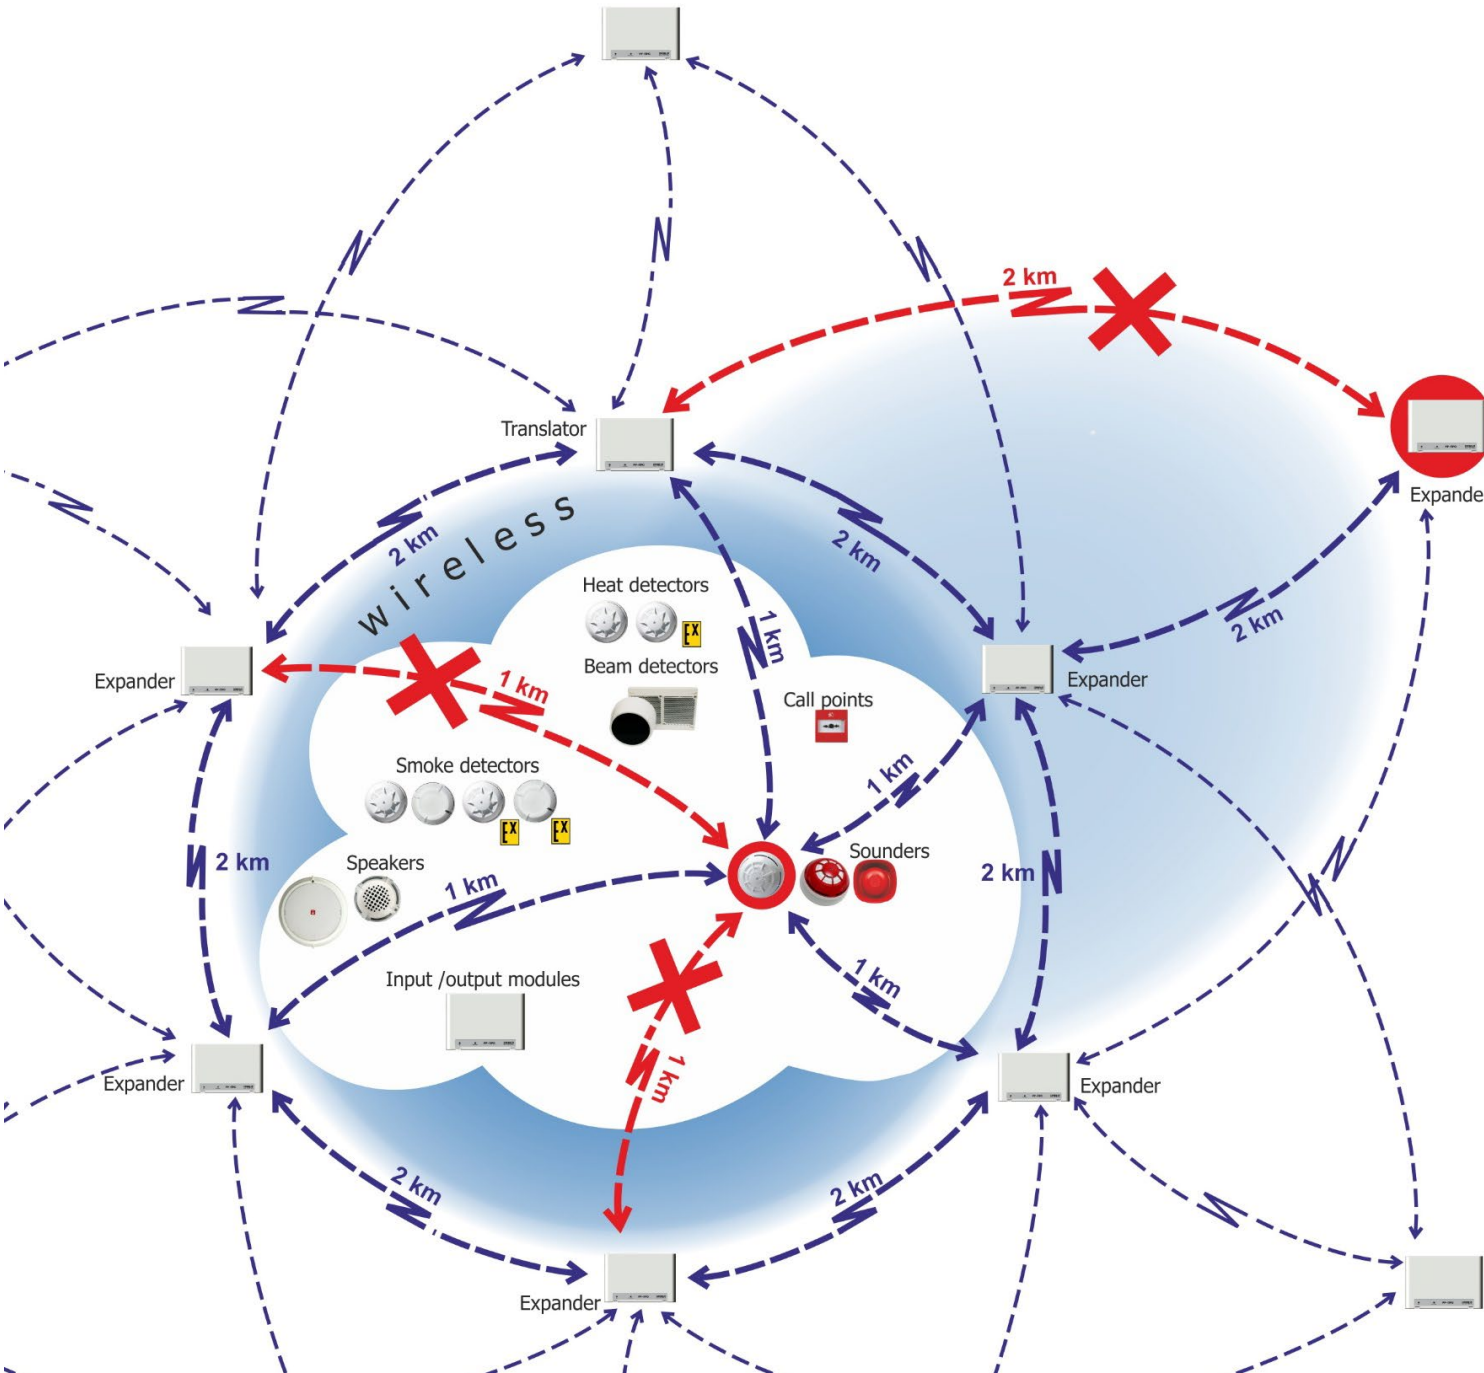

Fire detection

Notification

Fire suppression

Smoke ventilation

Security alarm

STRELETZ-PRO: MAIN FEATURES

Self-healing MESH technology

- 127 communication routes
- High level of reliability
- All devices automatically choose a parent expander depending on the quality of connection
- A simple design and commissioning process

2,000
wireless devices
per system

10-year
battery
life

3 sec
alarm activation
delay

1200 m
communication
range

STRELETZ-PRO: MAIN FEATURES

Advanced technical specifications

The advanced wireless technology is economical and installed approximately **5 times faster** than a traditional wired system.

Streletz-PRO is a comprehensive building protection comprising wireless: fire detection, notification, evacuation, automatic signaling to fire brigades, full system monitoring.

STRELETZ-PRO: MAIN FEATURES

Wireless directional evacuation:

- Smoke detection in the protected area
- Voice alarm about fire
- White noise and strobe lights indicate safe exit route
- Control of evacuation

**Wireless directional evacuation via sound and strobe lights
(similar to aircraft emergency floor path illumination)**