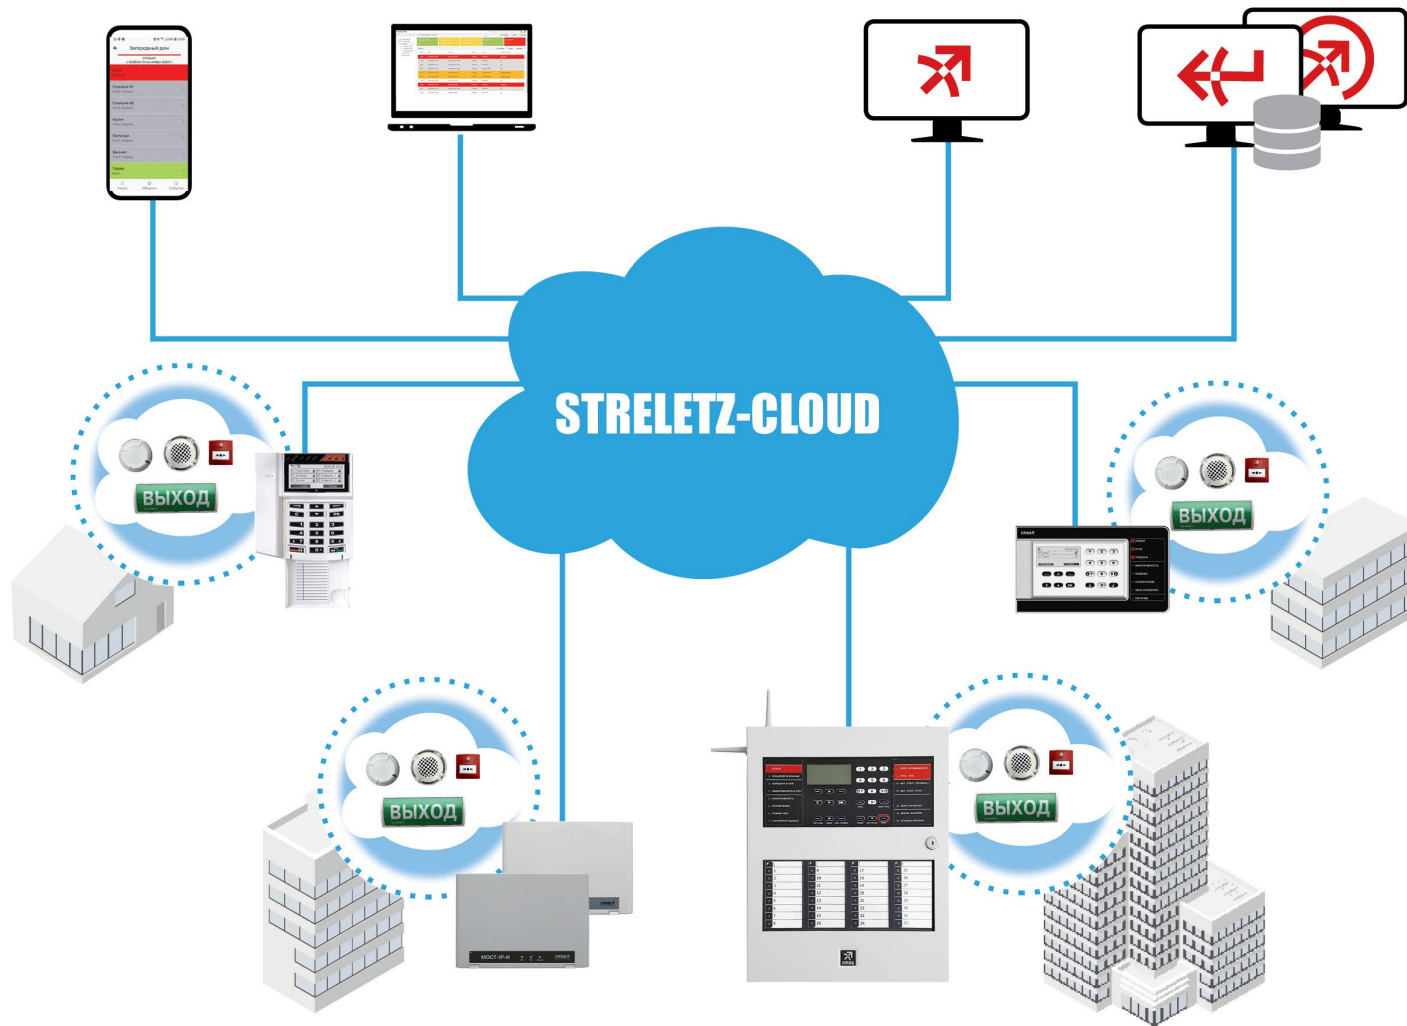

2,000
wireless devices
per system

10-year
battery
life

3 sec
alarm activation
delay

1200 m
communication
range

STRELETZ-PRO: MAIN FEATURES

Advanced technical specifications

The advanced wireless technology is economical and installed approximately **5 times faster** than a traditional wired system.

Streletz-PRO is a comprehensive building protection comprising wireless: fire detection, notification, evacuation, automatic signaling to fire brigades, full system monitoring.

STRELETZ-PRO: MAIN FEATURES

Wireless directional evacuation:

- Smoke detection in the protected area
- Voice alarm about fire
- White noise and strobe lights indicate safe exit route
- Control of evacuation

**Wireless directional evacuation via sound and strobe lights
(similar to aircraft emergency floor path illumination)**

STRELETZ-PRO: MAIN FEATURES

Streletz-Cloud:

Remote control and monitoring of the state of each device.

- Configuration
- Connection strength
- Battery power
- Temperature
- Fault summary
- Network rating