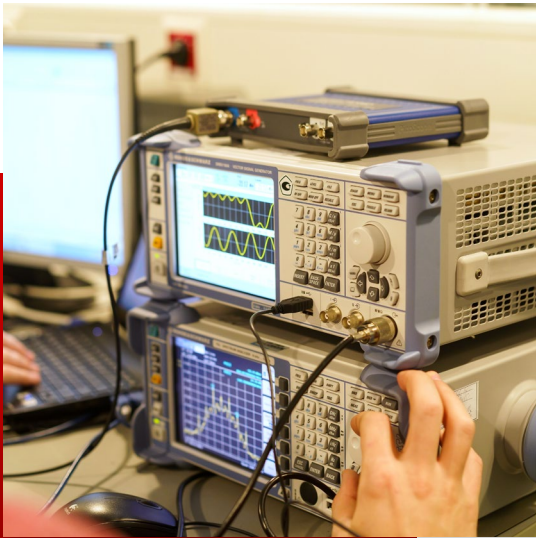

PRODUCTION MANAGEMENT SYSTEM in accordance with Toyota Total-TPS

As a result, the company managed to increase productivity by 5 times, reduce time and wastage at each stage of the production cycle and improve product quality.

TESTING LABORATORY

Our laboratory is fully equipped with all the necessary facilities for fire detection testing:

- certified smoke and heat test tunnel,
- acoustic anechoic chamber,
- light camera,
- radio channel,
- mechanical test rigs.