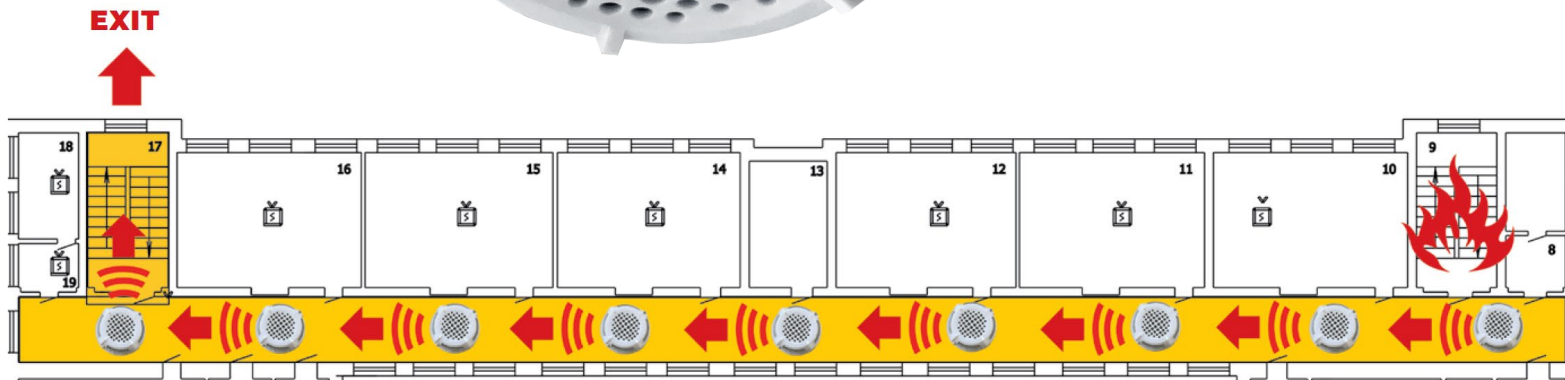

STRELETZ-PRO: MAIN FEATURES

Wireless directional evacuation:

- Smoke detection in the protected area
- Voice alarm about fire
- White noise and strobe lights indicate safe exit route
- Control of evacuation

**Wireless directional evacuation via sound and strobe lights
(similar to aircraft emergency floor path illumination)**