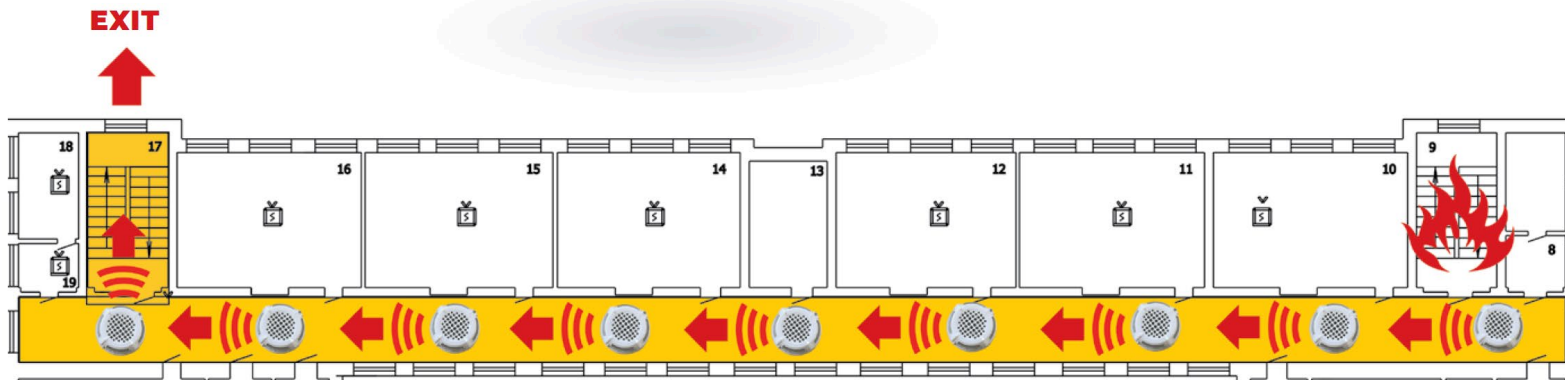

STRELETZ-PRO: MAIN FEATURES

Wireless directional evacuation:

- Smoke detection in the protected area
- Voice alarm about fire
- White noise and strobe lights indicate safe exit route
- Control of evacuation

Wireless directional evacuation via sound and strobe lights
(similar to aircraft emergency floor path illumination)