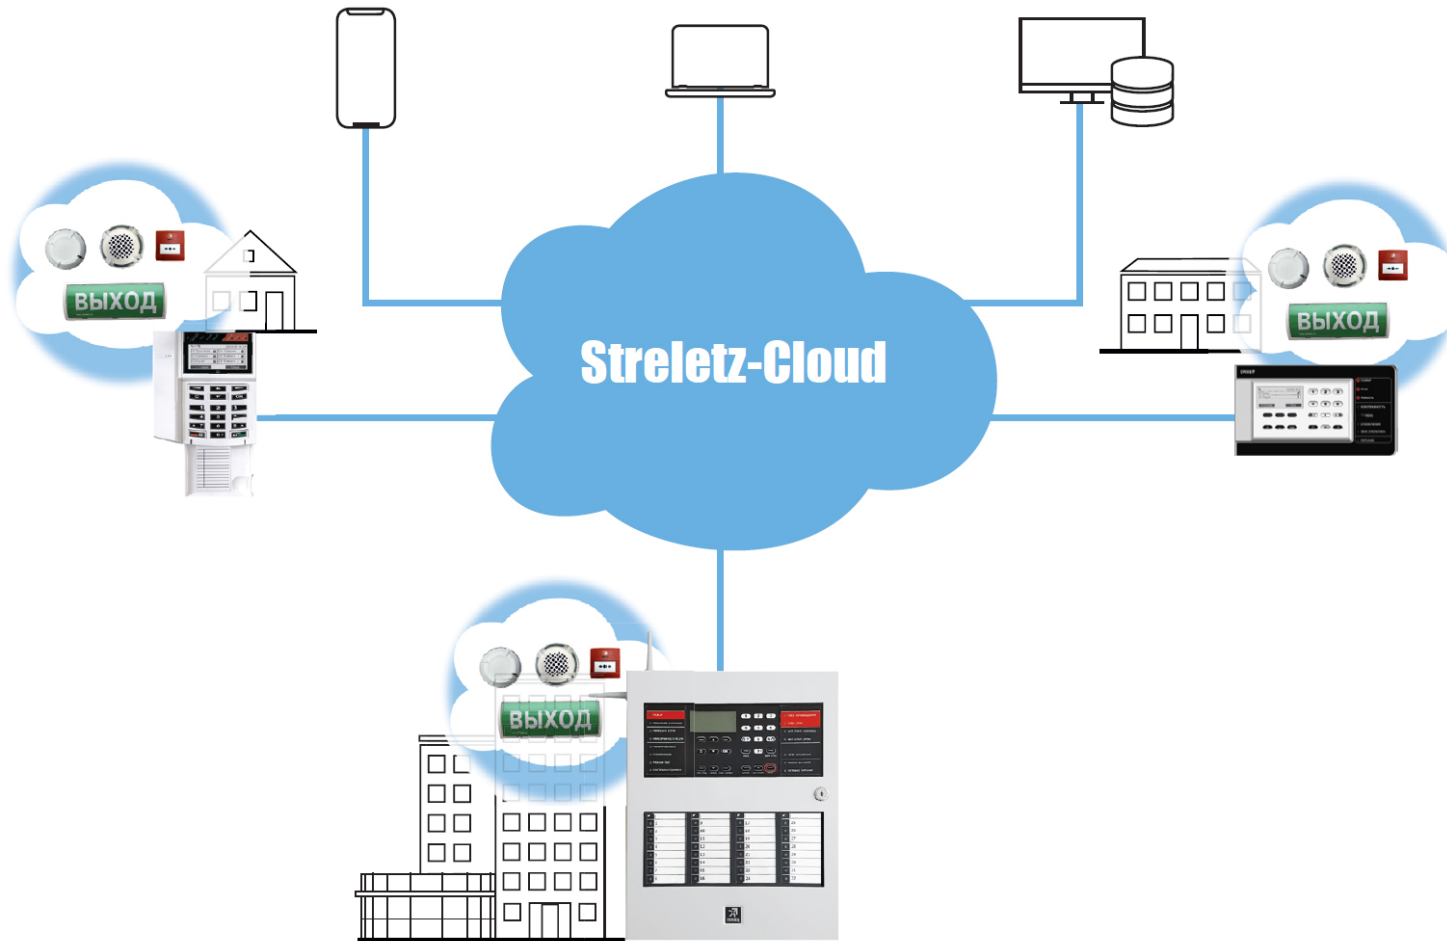

2,000
wireless devices
per system

10-year
battery
life

3 sec
alarm activation
delay

1200 m
communication
range

STRELETZ-PRO: MAIN FEATURES

Advanced technical specifications

The advanced wireless technology is economical and installed approximately **5 times faster** than a traditional wired system.

Streletz-PRO is a comprehensive building protection comprising wireless: fire detection, notification, evacuation, automatic signaling to fire brigades, full system monitoring.

STRELETZ-PRO: MAIN FEATURES

Wireless directional evacuation:

- Smoke detection in the protected area
- Voice alarm about fire
- White noise and strobe lights indicate safe exit route
- Control of evacuation

Wireless directional evacuation via sound and strobe lights
(similar to aircraft emergency floor path illumination)

STRELETZ-PRO: MAIN FEATURES

Streletz-Cloud:

Remote control and monitoring of the state of each device.

- Configuration
- Connection strength
- Battery power
- Temperature
- Fault summary
- Network rating