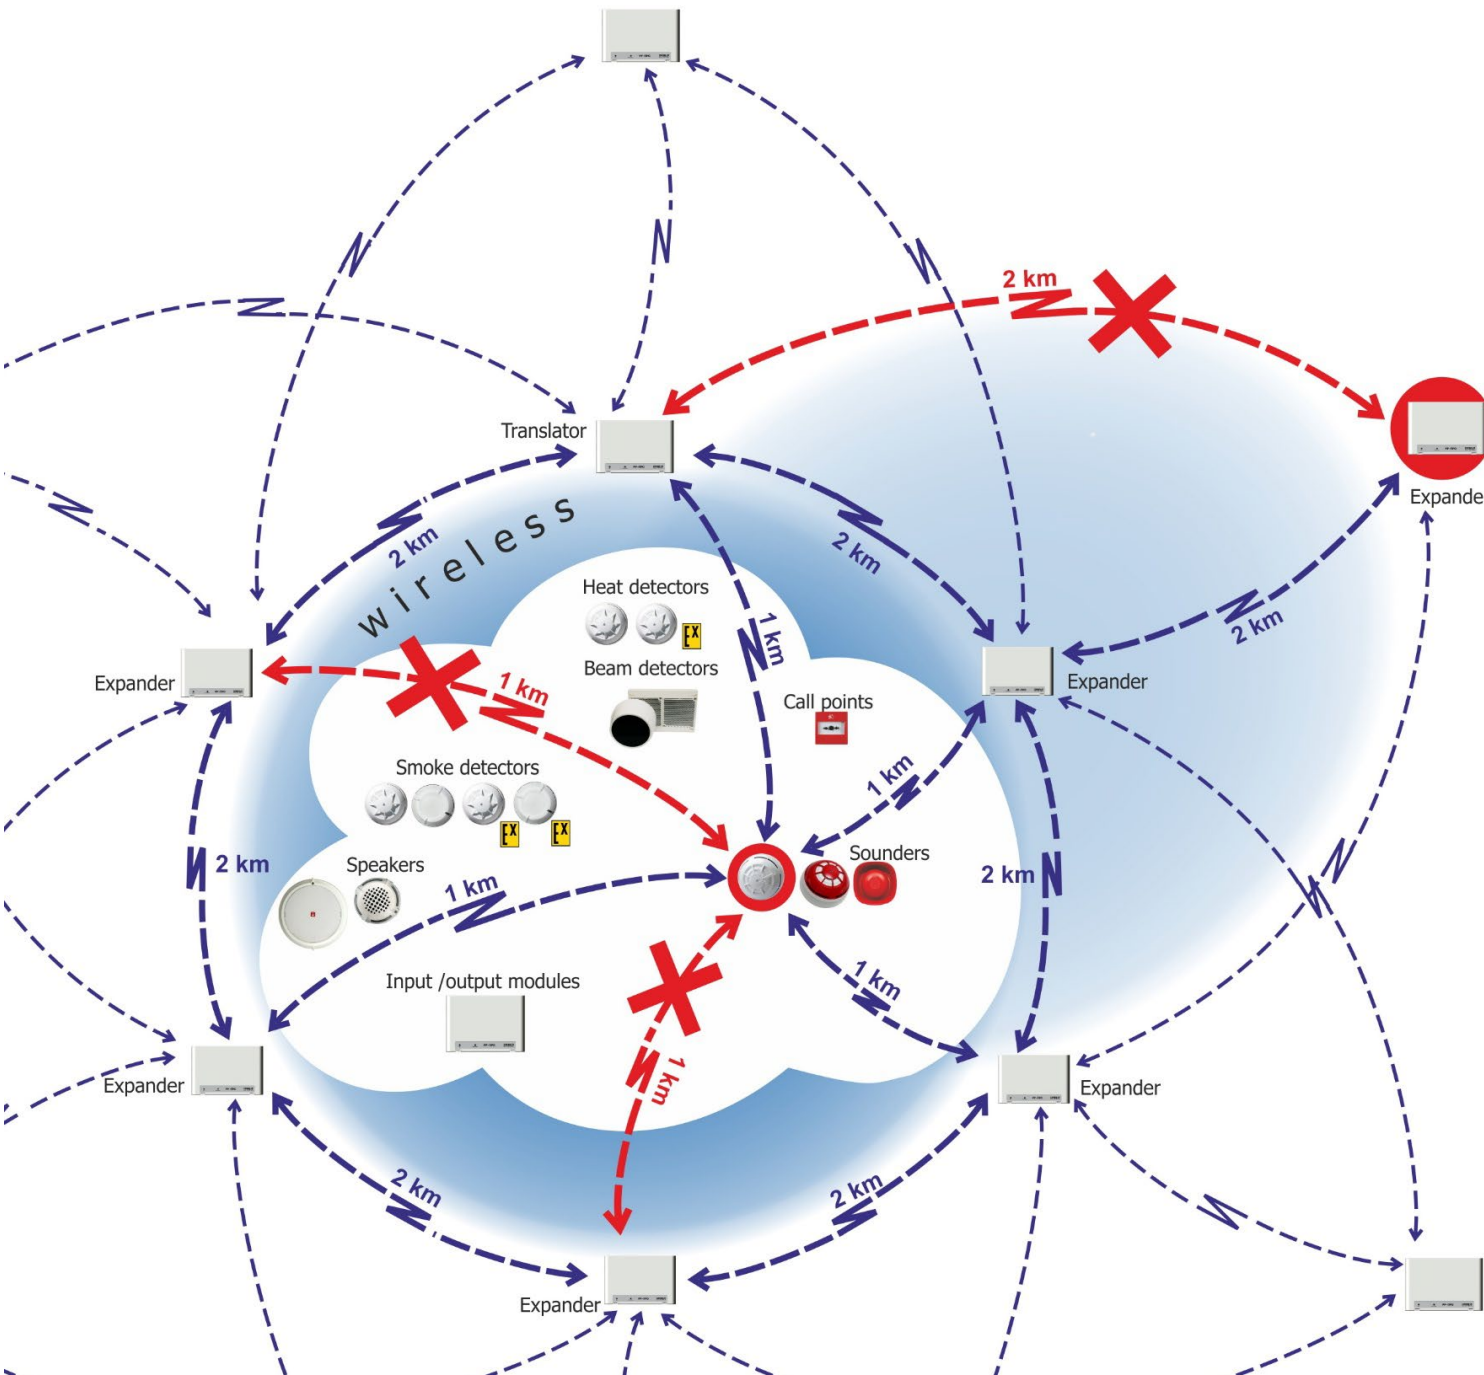

Fire detection

Notification

Fire suppression control

Smoke ventilation control

Security alarm

STRELETZ-PRO: MAIN FEATURES

Self-healing MESH technology

- 127 communication routes
- High level of reliability
- All devices automatically choose a parent expander depending on the quality of connection
- A simple design and commissioning process

2,000
wireless devices
per system

10-year
battery
life

3 sec
alarm activation
delay

1200 m
communication
range

STRELETZ-PRO: MAIN FEATURES

Advanced technical specifications

The advanced wireless technology is economical and installed approximately **5 times faster** than a traditional wired system.

Streletz-PRO is a comprehensive building protection comprising wireless: fire detection, notification, evacuation, automatic signaling to fire brigades, full system monitoring.

STRELETZ-PRO: MAIN FEATURES

Wireless directional evacuation:

- Smoke detection in the protected area
- Voice alarm about fire
- White noise and strobe lights indicate safe exit route
- Control of evacuation

Wireless directional evacuation via sound and strobe lights
(similar to aircraft emergency floor path illumination)