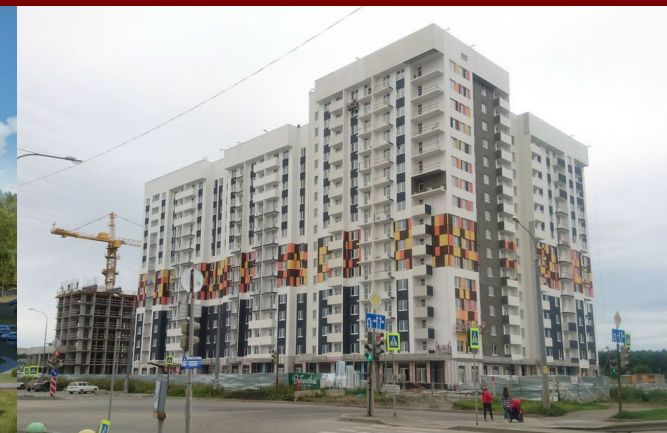

150 educational institutions in Moscow

More than 40,000 Streletz-PRO wireless devices

Installation time of all the 150 projects – 6 months

40 installers

ARGUSSPECTRUM

RESIDENTIAL BUILDINGS

- Residential complex "Lyuberetskiy", Moscow
- Residential complex "URBN", Volgograd
- Residential complex "Muromsky", Perm
- Residential complex "Academic", Yekaterinburg
- Residential complex "Ryabinovy", Yekaterinburg