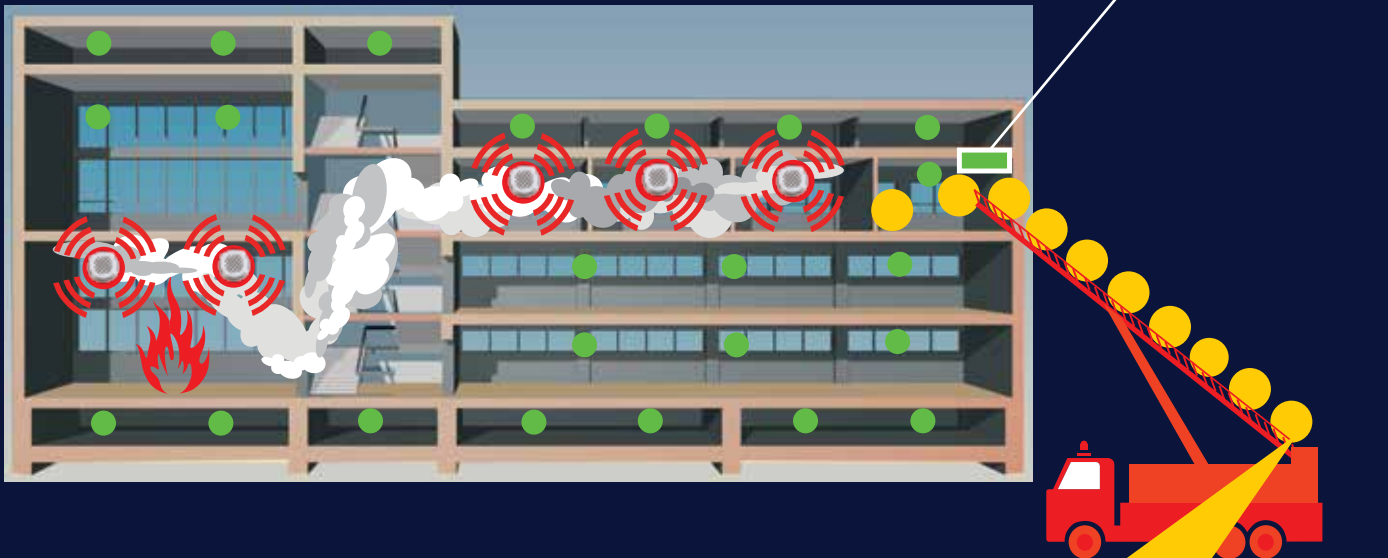

Evacuation

FIRE DETECTION

1. + VOICE
   - + SOUND
   - + LIGHT
2. } **ALARM**

EVACUATION CONTROL