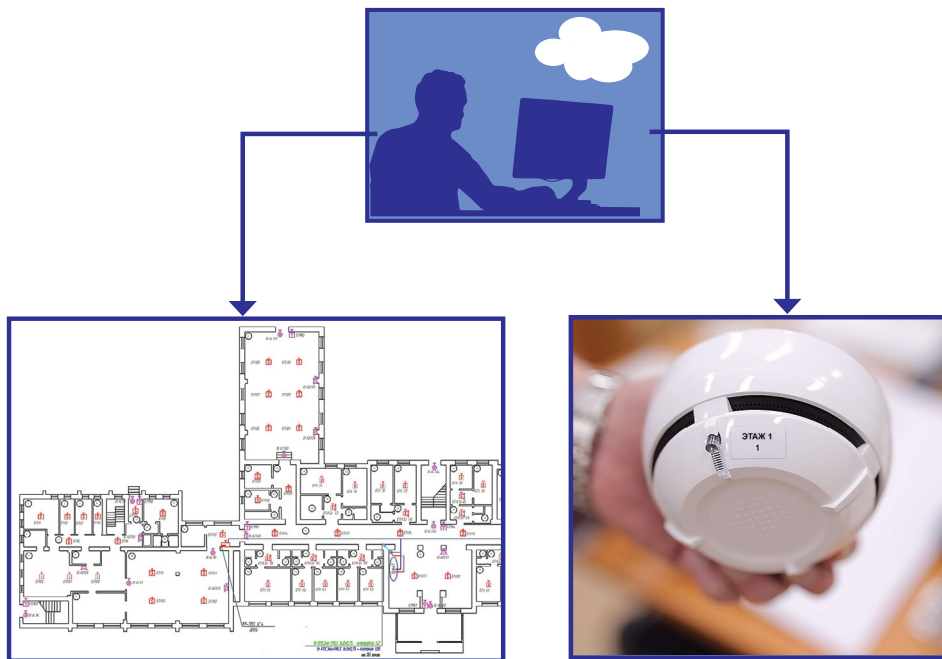

- fire detection,
- notification,
- evacuation,
- automatic signaling to fire brigades,
- full system monitoring.

WIRED SYSTEM

1. Extensive period of installation
2. Expensive cabling installed by a team of qualified electricians
3. Frequent site visits for monitoring installation progress
4. Close integration with other services – construction, mechanical

STRELETZ-PRO

WIRELESS SYSTEM

1. Rapid installation speed - approximately 5 times faster!
2. Minimal disturbance to the building
3. No requirement for expensive fire-resistant cabling
4. Remote configuration and monitoring

Watch the video: «Wired System VS Wireless System»

<https://youtu.be/vRE-ybu1puc>

1 FAST AND EASY DESIGN AND CONFIGURATION

You can design a wireless fire detection system from the comfort of your house without having to visit the building! In order to calculate the layout of the devices you only need a computer and the floor plans.

All the wireless detectors are simply and easily self-configured saving valuable installation time. This is made possible due to the self-healing mesh network of STRELETZ-PRO.

2 INSTALLATION: 1 000 M² IN 1 DAY BY 2 WORKERS!