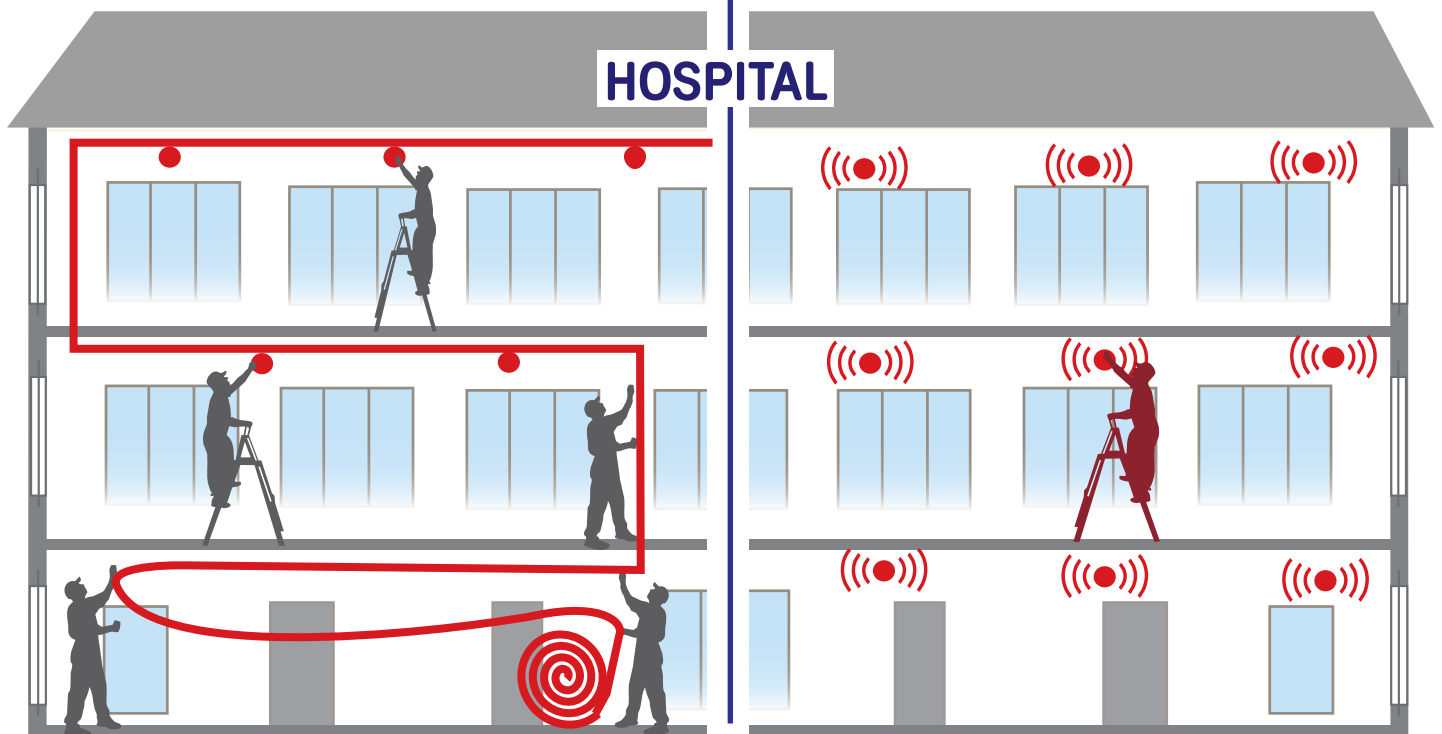

HOW TO MINIMIZE INSTALLATION TIME? CHOOSE **STRELETZ-PRO!**

The advanced wireless technology is economical and installed approximately 5 times faster than a traditional wired system providing comprehensive building protection comprising wireless:

- fire detection,
- notification,
- evacuation,
- automatic signaling to fire brigades,
- full system monitoring.

WIRED SYSTEM

1. Extensive period of installation
2. Expensive cabling installed by a team of qualified electricians
3. Frequent site visits for monitoring installation progress
4. Close integration with other services – construction, mechanical

STRELETZ-PRO

WIRELESS SYSTEM

1. Rapid installation speed - approximately 5 times faster!
2. Minimal disturbance to the building
3. No requirement for expensive fire-resistant cabling
4. Remote configuration and monitoring

Watch the video: «Wired System VS Wireless System»

<https://youtu.be/vRE-ybu1puc>